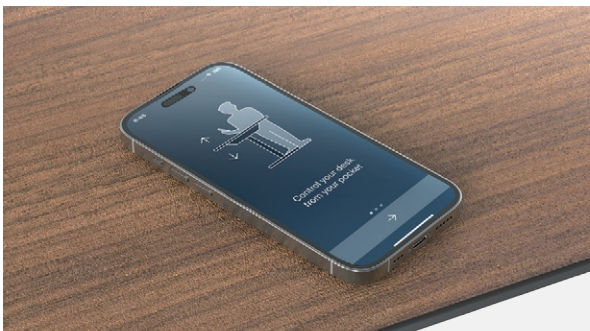

WISHBONE

Inspired by the elegant form of a wishbone, the revolutionary WISHBONE height adjustable desk combines organic design with advanced engineering to create a product that enhances both function and aesthetics.

Introducing WISHBONE - The Fusion of Organic Inspiration and Modern Engineering

The innovative design of the WISHBONE mechanism creates a floating tabletop effect, while its sleek, industrial craftsmanship guarantees both strength and stability. More than just a height-adjustable desk, WISHBONE is a fusion of natural elegance and modern precision, designed to elevate any workspace in both style and performance.

800 x 1600mm

800 x 1800mm

- Integrated with t-touch anti-collision technology
- Compatible with all TiMOTION ergo hand controls

Additional Features

Type C Fast-charging Ports (30W+18W)

Supports External Battery

APP Control

Wireless Hand Control

Compatible with All TiMOTION ERGO Line Hand Controls

TDH9P

TDH12P

TDH18C

TDH24P

TDH4