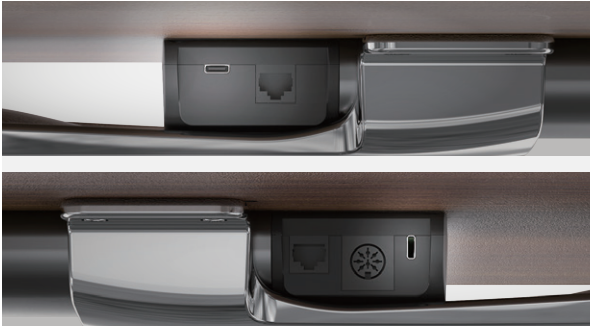

WISHBONE

Inspired by the elegant form of a wishbone, the revolutionary WISHBONE height adjustable desk combines organic design with advanced engineering to create a product that enhances both function and aesthetics.

Introducing WISHBONE - The Fusion of Organic Inspiration and Modern Engineering

The innovative design of the WISHBONE mechanism creates a floating tabletop effect, while its sleek, industrial craftsmanship guarantees both strength and stability. More than just a height-adjustable desk, WISHBONE is a fusion of natural elegance and modern precision, designed to elevate any workspace in both style and performance.

Specifications

Maximum Load

100kg

Speed

38mm/s

Height-adjustable Range

620-1270mm

Tabletop Sizes

800 x 1600mm

800 x 1800mm

- Integrated with t-touch anti-collision technology
- Compatible with all TiMOTION ergo hand controls

Additional Features

Type C Fast-charging Ports (30W+18W)

Supports External Battery