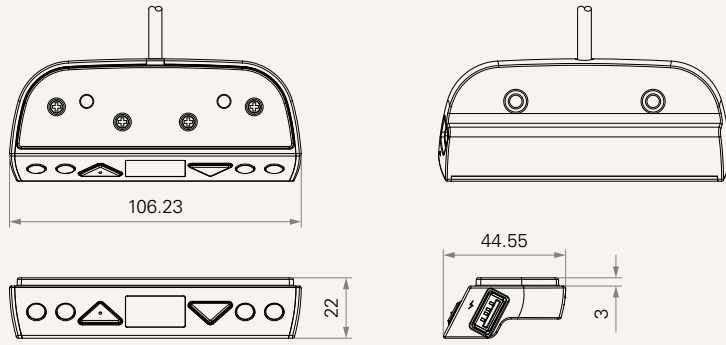

TDH5C

series

Product Segments

• Ergo Motion

TDH5C features the classic design of the TDH5, while also equipped with a convenient USB charging port which supplies 5V power. There is no more inconvenience with trying to find a charger! Conveniently charge your phone whenever you need.

General Features

| | |
|---|--|
| Max. available buttons | 6 |
| Color | Case: Black, white Membrane: Black, sputter coating Digital display: White, blue |
| Options | Metric or imperial display, anti-pulling tube |
| Display | 3-digit display shows the height of the desk |
| Operational temperature range | +5°C~+45°C |
| 4 Memory positions | |
| USB charging port | |
| Classic control for height-adjustable desks | |
| Mounted to the desk front side | |

Drawing

Standard Dimensions
(mm)

| | | |
|-----------------------------|--|--|
| Connector | 1 = RJ 10P, 180° 6 = RJ 10P flat, 180°, for Ergo TC | 7 = RJ 10P flat, 90°, for TC22 |
| Case Color | 1 = Black | 3 = White S |
| Membrane Color | 1 = Black (with white 3-digit display) 2 = Black (with deep-blue 3-digit display) | 3 = Sputter coating (with white 3-digit display) 4 = Sputter coating (with deep-blue 3-digit display) |
| Color of Plastic Key | 1 = Blue (Pantone 5405C) | 2 = Deep grey (Pantone 432C) 3 = White S |
| Logo | 0 = Without | 1 = TiMOTION |
| Cable Length (mm) | 1 = Straight, 1000 | 2 = Straight, 2000 |
| Unit | 1 = Metric system (cm) | 2 = Imperial system (inch) |
| Anti-Pulling Tube | 0 = Without | 1 = With |