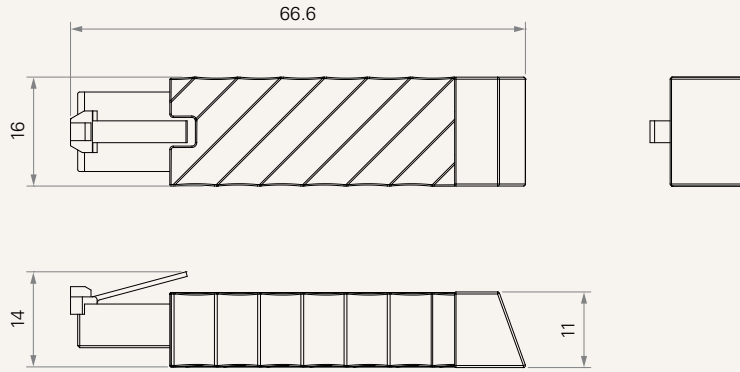

## Product Segments

- **Ergo Motion**

---

The TWD1, designed as an adapter with Bluetooth functionality, allows the users to control their desk height remotely via their “STAND UP PLEASE” app.

### General Features

Wireless dongle with Bluetooth functionality  
For height adjustable desks

**Drawing**

Standard Dimensions  
(mm)