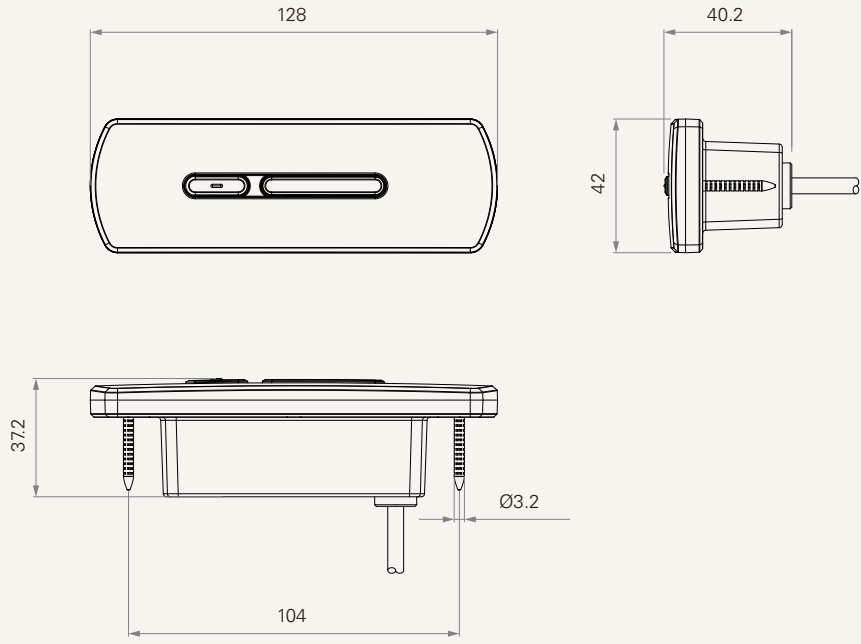

TFH33

series

Product Segments

- **Comfort Motion**

The TFH33 is a special hand control for manicure chair applications with a metal texture surface and embedded design. The hand control's large-sized button makes operation fun and easy.

General Features

Maximum available buttons	2
Color	Cover: Mirror chrome facing
IP rating	IP66

TFH33
Series

Drawing

Standard Dimensions
(mm)

Plug	3 = Long DIN 5P, with o-ring	4 = DIN 8P, with o-ring	
Plug Angle	1 = 90°	2 = 180°	
Cable Length (mm)	2 = Straight, 1000	3 = Straight, 1500	4 = Straight, 2000
Color of Cover	1 = Mirror chrome facing; black lower cover	2 = Mirror chrome facing; white_s lower cover	
MCU	0 = Without		
Control Box Type	0 = Without MCU control box	1 = With MCU control box	
Communication Type	1 = Direct Cut	2 = Switch type	
IP Rating	3 = IP66		