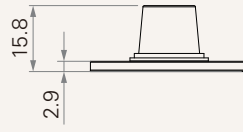

## General Features

Maximum available buttons 2  
Flush mounted on the tabletop

**Drawing**

Standard Dimensions  
(mm)

---

<b>Connector</b>	6 = Flat RJ 10P, 180° plug, for TC11 / TC15 / TC16, ergo application	
<b>Cable Length (mm)</b>	1 = Straight, 1000	2 = Straight, 1500