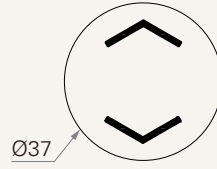

## General Features

Maximum available buttons 2  
Flush mounted on the tabletop

**Drawing**

Standard Dimensions  
(mm)

---

<b>Connector</b>	6 = Flat RJ 10P, 180° plug, for TC11 / TC15 / TC16, ergo application	
<b>Cable Length (mm)</b>	1 = Straight, 1000	2 = Straight, 1500