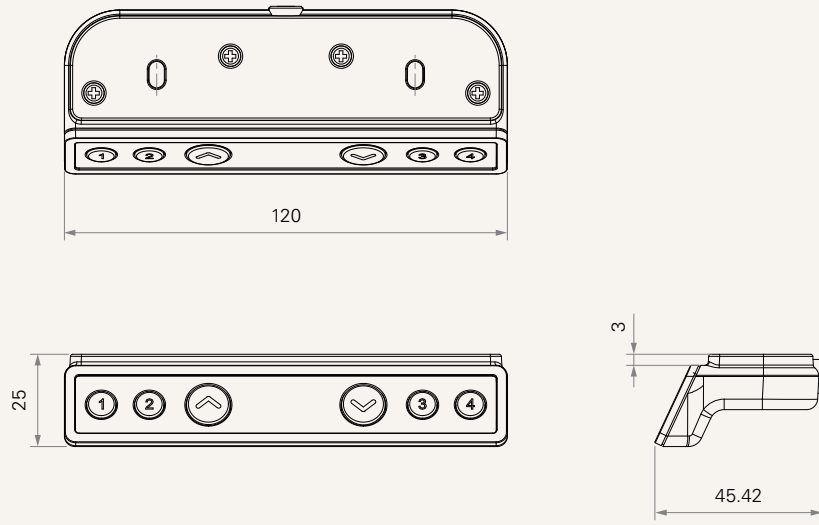

#### General Features

Max. available buttons	6
Color	Case: Black Frame: Multiple color options
Options	Metric or imperial display, back light
Display	3-digit display shows the height of the desk
Operational temperature range	+5°C~+45°C
4 Memory positions	
Compatible with the TWD1 (Bluetooth adapter)*	
Front mounted desk installation	

#### Note

\* With TWD1, it can control the desk height remotely via the "STAND UP PLS" app.

**Drawing**

Standard Dimensions  
(mm)

## TDH8P

Version: 20230503-D

<b>Connector</b>	1 = RJ 10P, 180° 6 = RJ 10P flat, 180°, for Ergo TC	7 = RJ 10P flat, 90°, for TC22		
<b>Case Color</b>	1 = Black			
<b>Frame Color</b>	1 = Silver: Pantone 877 C	2 = Black: Pantone 10399 C	4 = Gray: Pantone 8403 C	7 = Orange: Pantone 8922 C
<b>Logo (Print)</b>	1 = Without	2 = TiMOTION		
<b>Back Light</b>	0 = Without	1 = With, white		
<b>Unit</b>	1 = Metric system (cm)	2 = Imperial system (inch)		
<b>Cable Length (mm)</b>	1 = Straight, 1000	2 = Straight, 2000		
<b>Anti-pulling Tube</b>	0 = Without	1 = With		