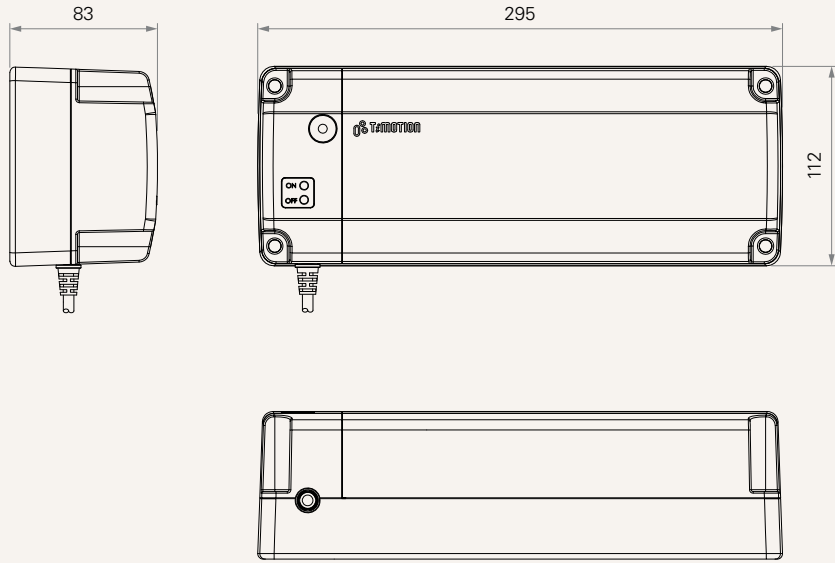

TBB6

series

Product Segments

- **Care Motion**
- **Comfort Motion**

General Features

Battery type	Lead acid
Capacity	2.9 or 5Ah
Discharging voltage	24V DC, 2.9 / 5A
Charging voltage	29~45V DC
Color	Grey
IP rating	IP66W
Certificate	IEC60601-1, ES60601-1
LED indication (for charge / discharge status)	
With built-in buzzer	
Low standby power consumption	

Drawing

Standard Dimensions
(mm)

TBB6

Version: 20180626-D

Battery Capacity	1 = 2.9Ah	2 = 5.0Ah		
Color	2 = Grey (Pantone 428C)			
Cable Length (mm)	1 = Straight, 1000	2 = Straight, 2000		
On / Off Switch	1 = With			
Buzzer	0 = Without	1 = With		
IP Rating	1 = Without	2 = IP54	3 = IP66	4 = IP66W